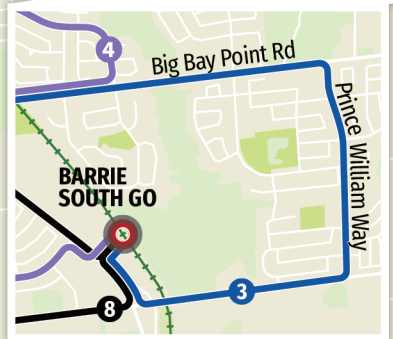

# Barrie Transit System Map

January 2020

-  Express stop
-  One-way travel
-  Route number
-  Limited service
-  Transfer stop
-  Health clinic
- See reverse for route destinations

0 0.5 1.0 km

See inset

Limited weekday service to Bear Creek school: refer to schedule for times

# Route Destinations